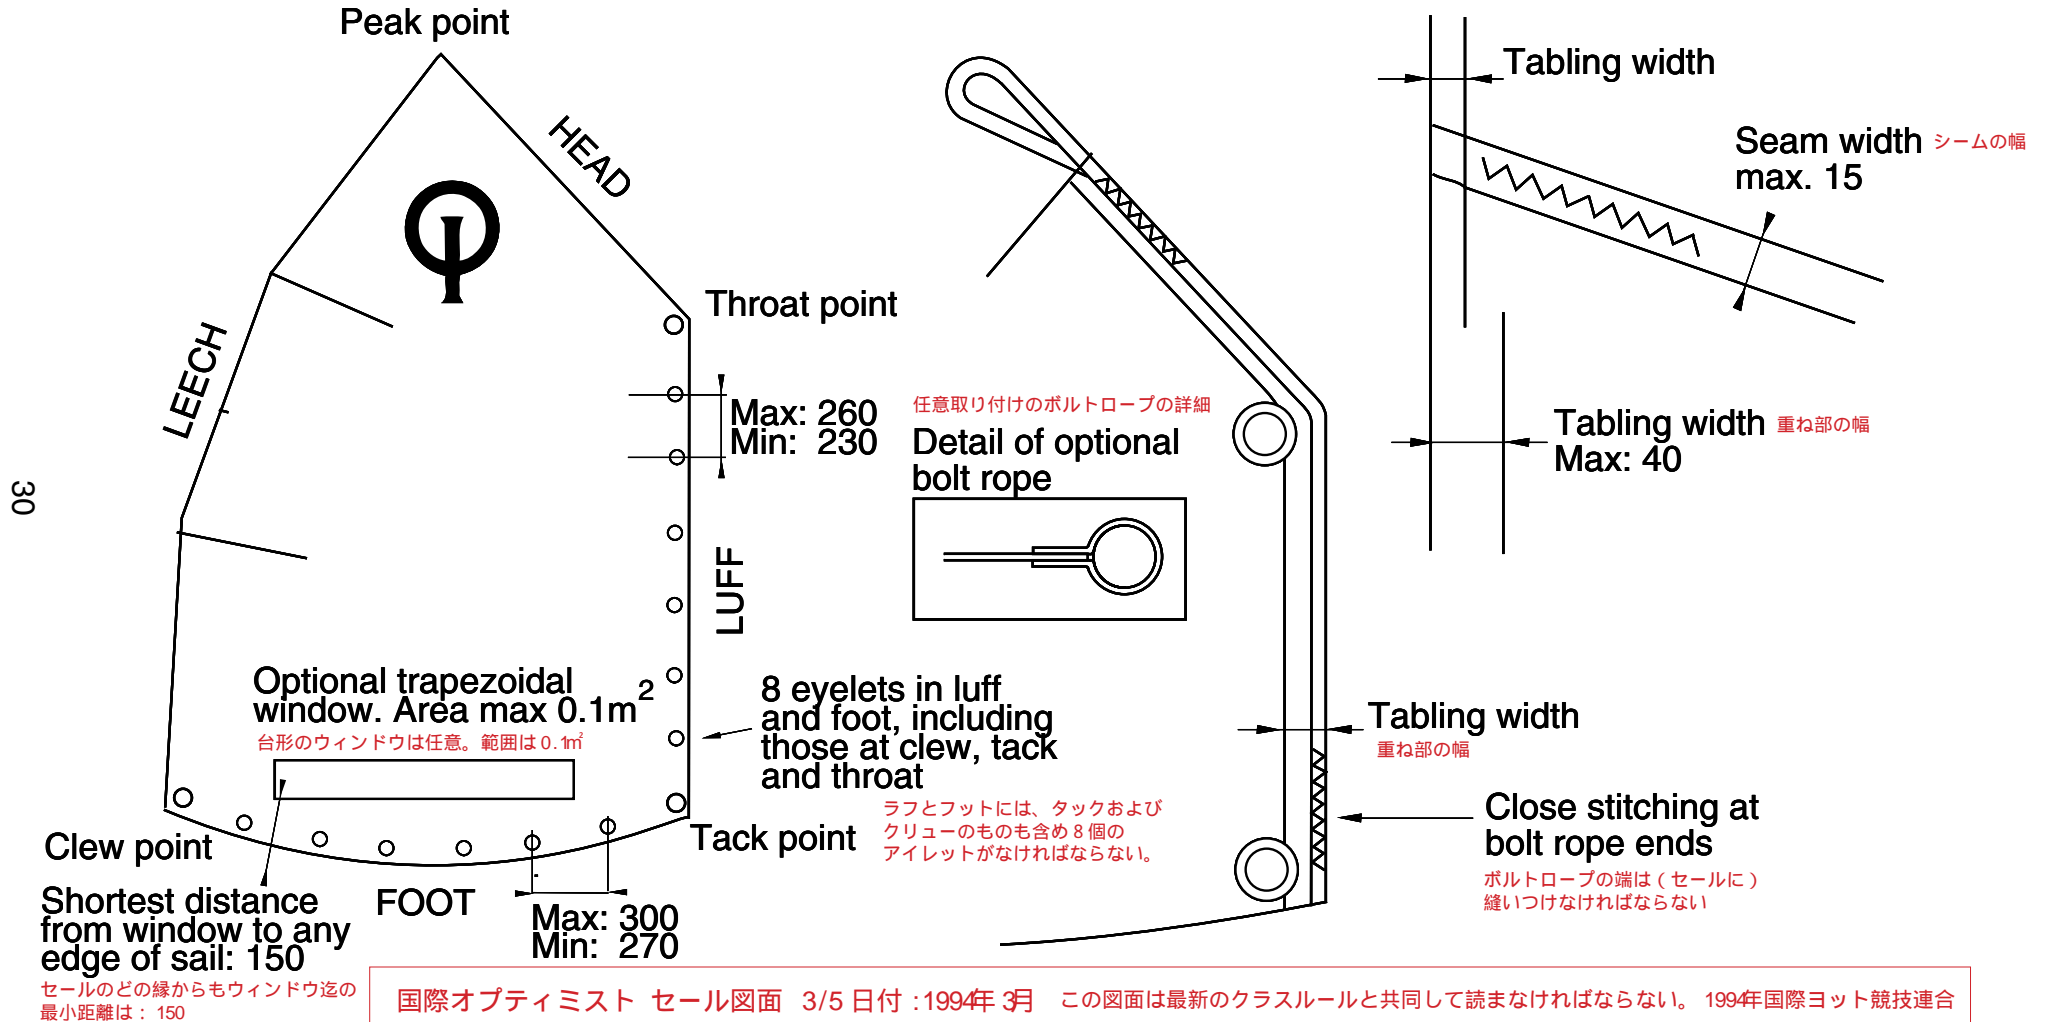

WINDOWS, SEAMS, TABLING, BOLT ROPES, EYELETS. Rule 6.2

ウィンドウ、シーム、重ね部、ボルトロープ、アイレット

INTERNATIONAL OPTIMIST

Sail Plan sheet: 3/5

Date: March 1994

This plan shall be read in conjunction with the latest Class Rules